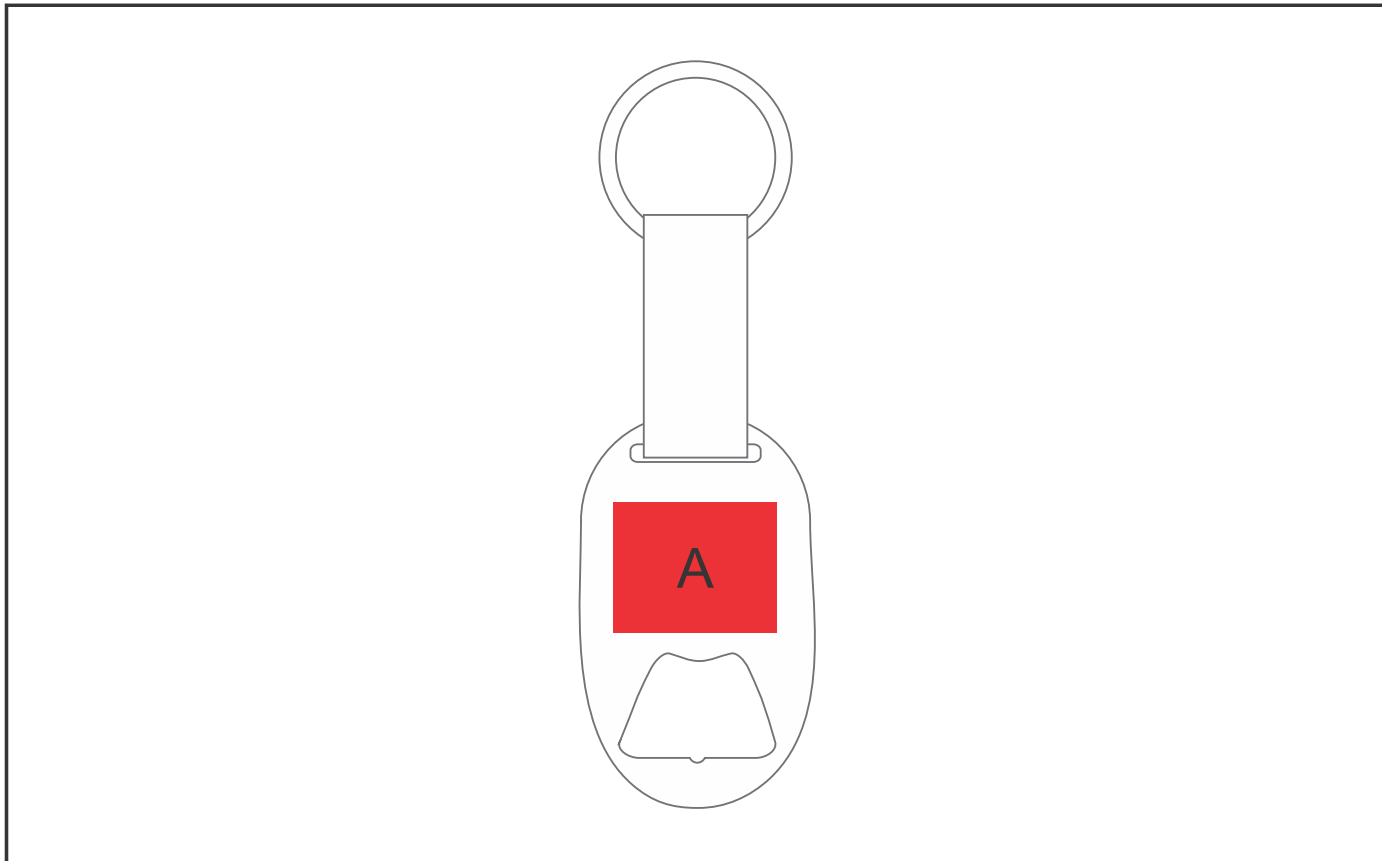

KH-7042

Bootlegger Bottle Opener Keyholder

Need to know:

Branding Qty: Min:1, Max:600

Branding Options:

Position A

1. Laser Engraving (LA)

N/A Colours

Size: 25mm wide x 20mm high